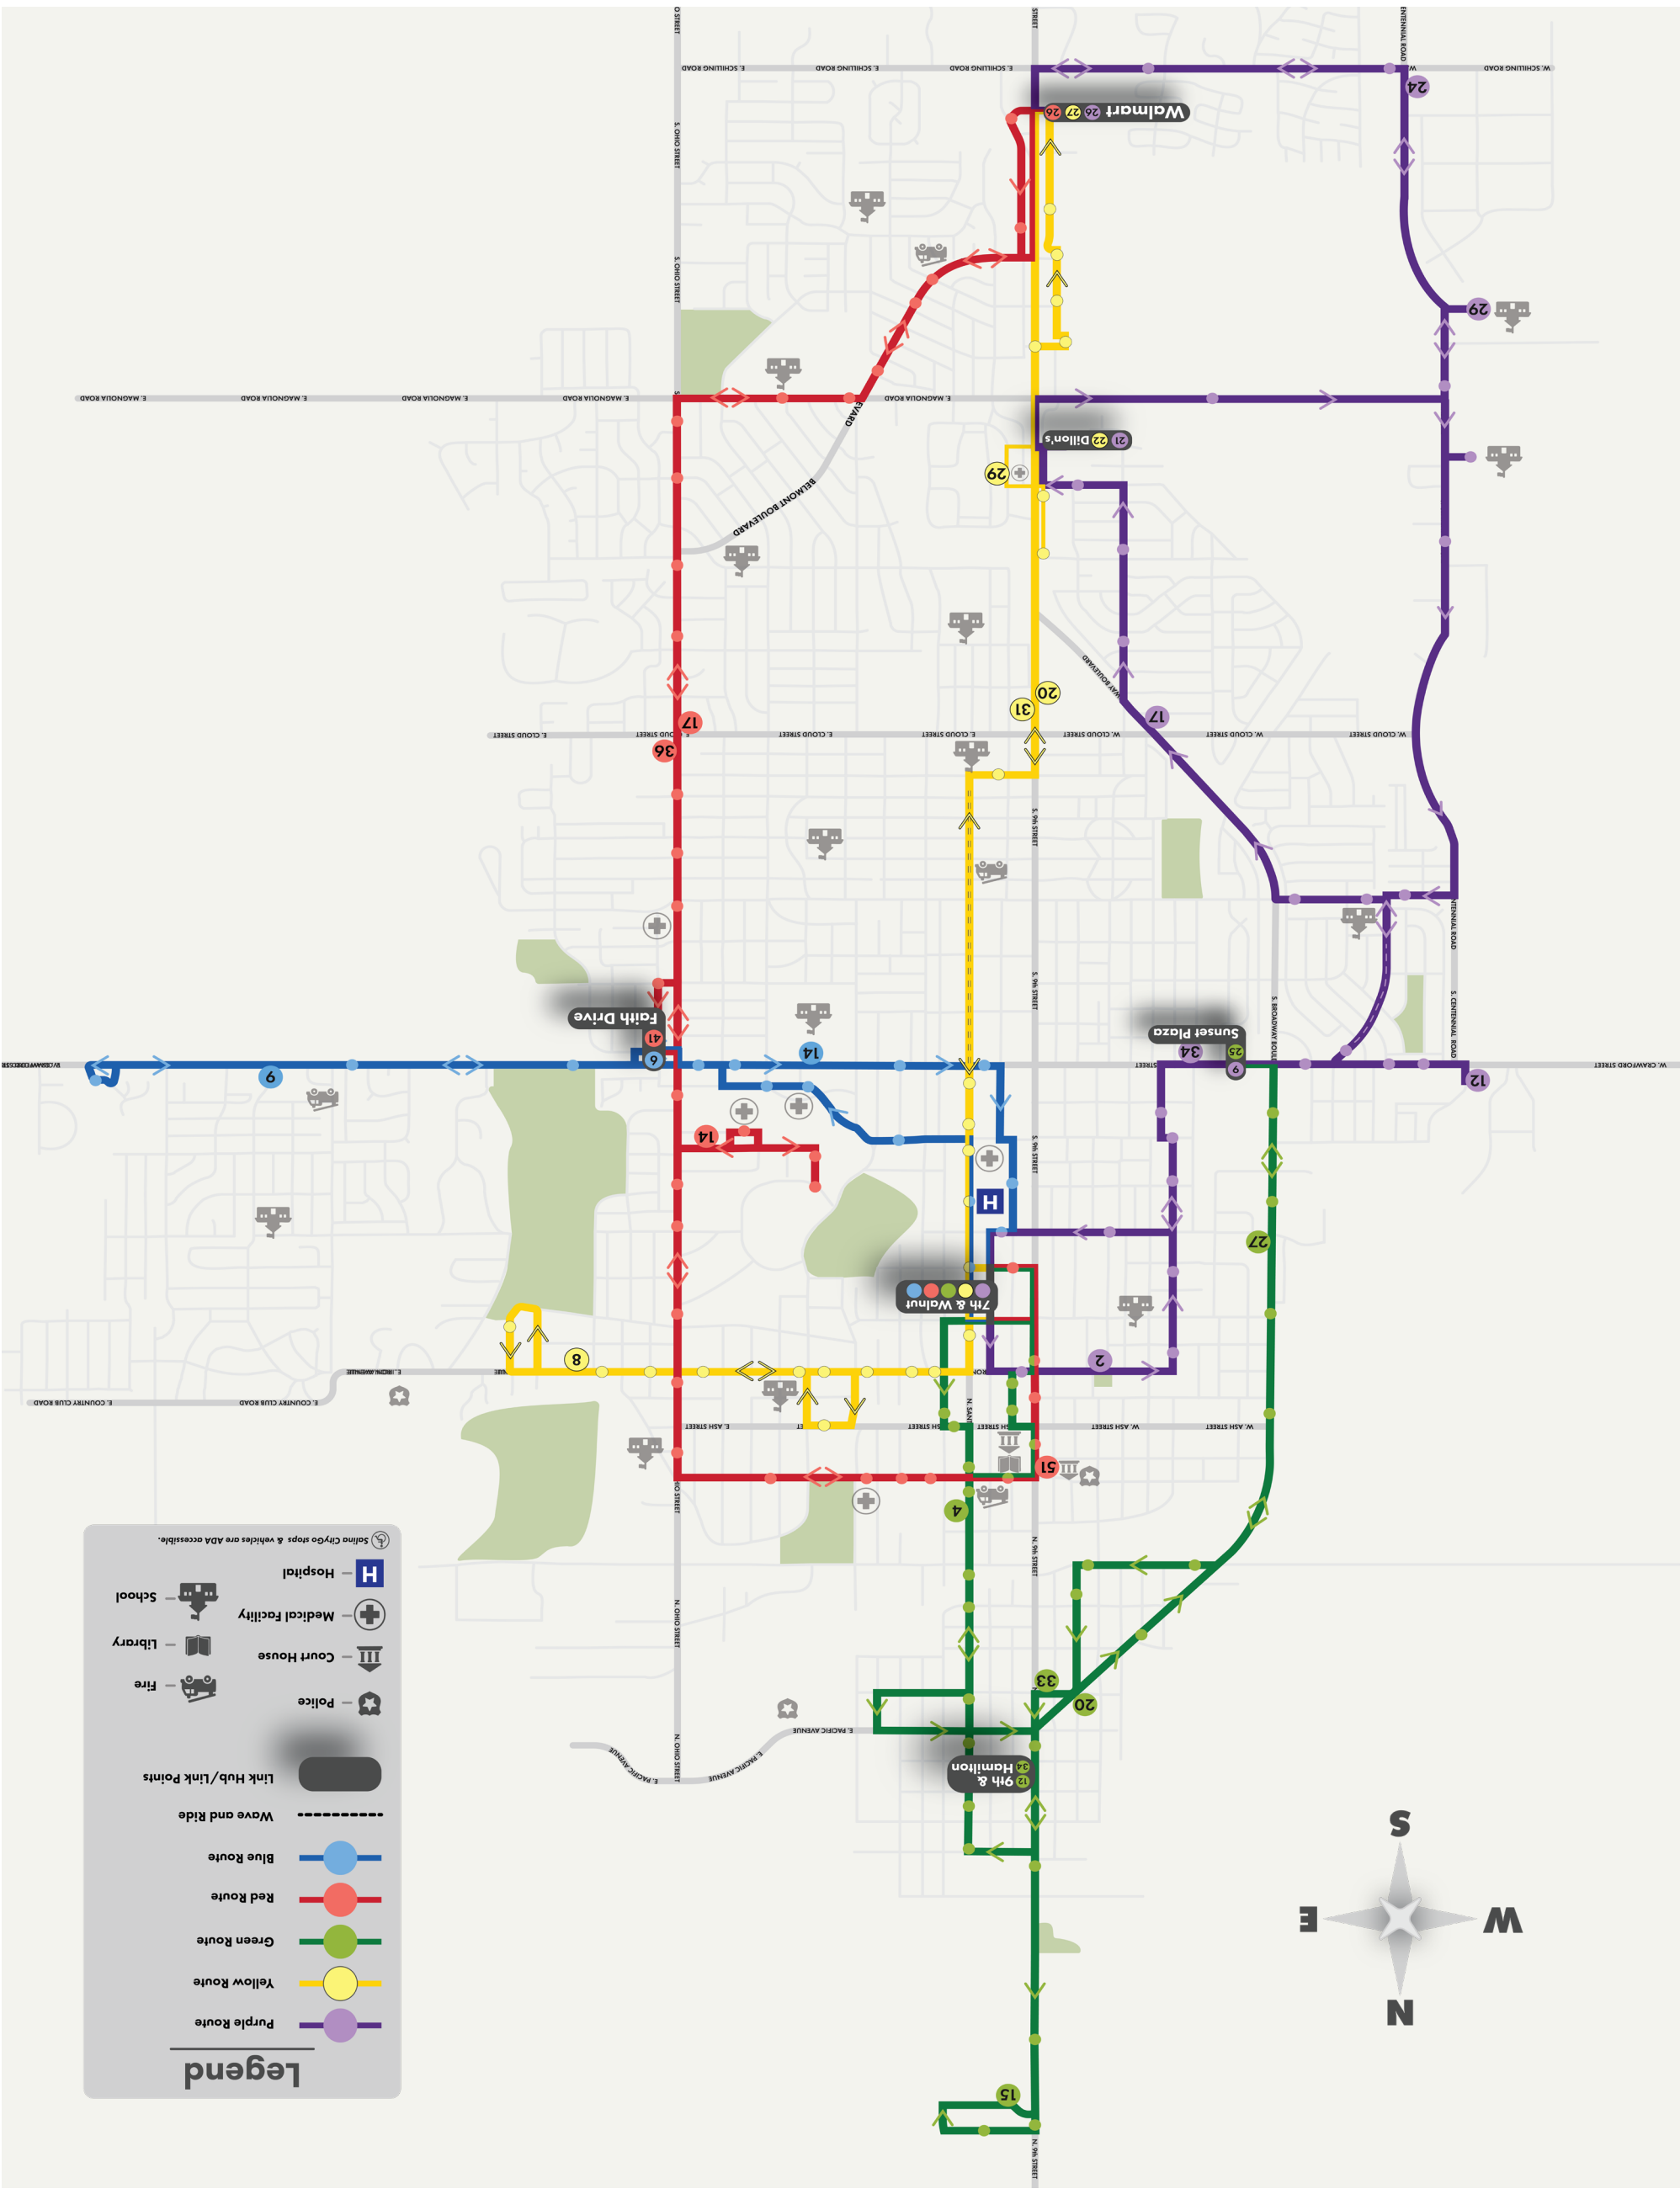

### Legend

- Purple Route
- Yellow Route
- Green Route
- Red Route
- Blue Route
- Wave and Ride
- Link Hub/Link Points
- Police
- Court House
- Medical Facility
- Hospital
- School
- Library
- Fire

Salina CityGo stops & vehicles are ADA accessible.

Stop	Stop Name	NP	P
	(Link Hub) 7th at Walnut	:55	:25
1	Iron at 8th	:56	:26
2	Iron at 11th	:57	:27
3	College at University	:58	:28
4	College at Spruce	:59	:29
5	College at Morrison	:59	:29
6	College at W. Prescott	:00	:30
7	Phillips at Charles - SB	:00	:30
8	Crawford at Phillips - WB	:01	:31
9	(Link) Crawford at Sunset Plaza	:02	:32
10	Crawford at Duvall - WB	:03	:33
11	Crawford at Viemont - NB	:04	:34
12	Beverly at Crawford - SB	:06	:36
13	Crawford between Willow and Choctaw - EB	:07	:37
14	Crawford at Cherokee	:07	:37
W	Cherokee - Wave and Ride	:08	:38
15	Cherokee at Redwood	:09	:39
16	Republic at Osage	:10	:40
17	Broadway at Smith	:11	:41
18	Hageman at Lena	:12	:42
19	Hageman at Venus	:12	:42
20	Saturn at Tulane	:13	:43
21	(Link) Planet at Dillons	:15	:45
22	Magnolia at Virginia	:16	:46
23	Centennial at Magnolia	:18	:48
24	Centennial at OCKK, Inc.	:20	:50
25	Schilling at Marcella	:22	:52
26	(Link) 9th at Walmart	:33	:03
27	Schilling at Virginia	:34	:04
28	Schilling at Centennial	:35	:05
29	Scanlan at Salina Area Technical College	:37	:07
30	Centennial at K-State Salina	:40	:10
31	Centennial at Choices Network, Inc.	:41	:11
32	Republic at Cherokee	:43	:13
W	Cherokee - Wave and Ride	:43	:13
33	Crawford at Duvall	:44	:14
34	Crawford at DAV	:45	:15
35	Phillips at Charles - NB	:46	:16
36	College at Morrison	:47	:17
37	South at 12th	:48	:18
38	South at 7th	:49	:19