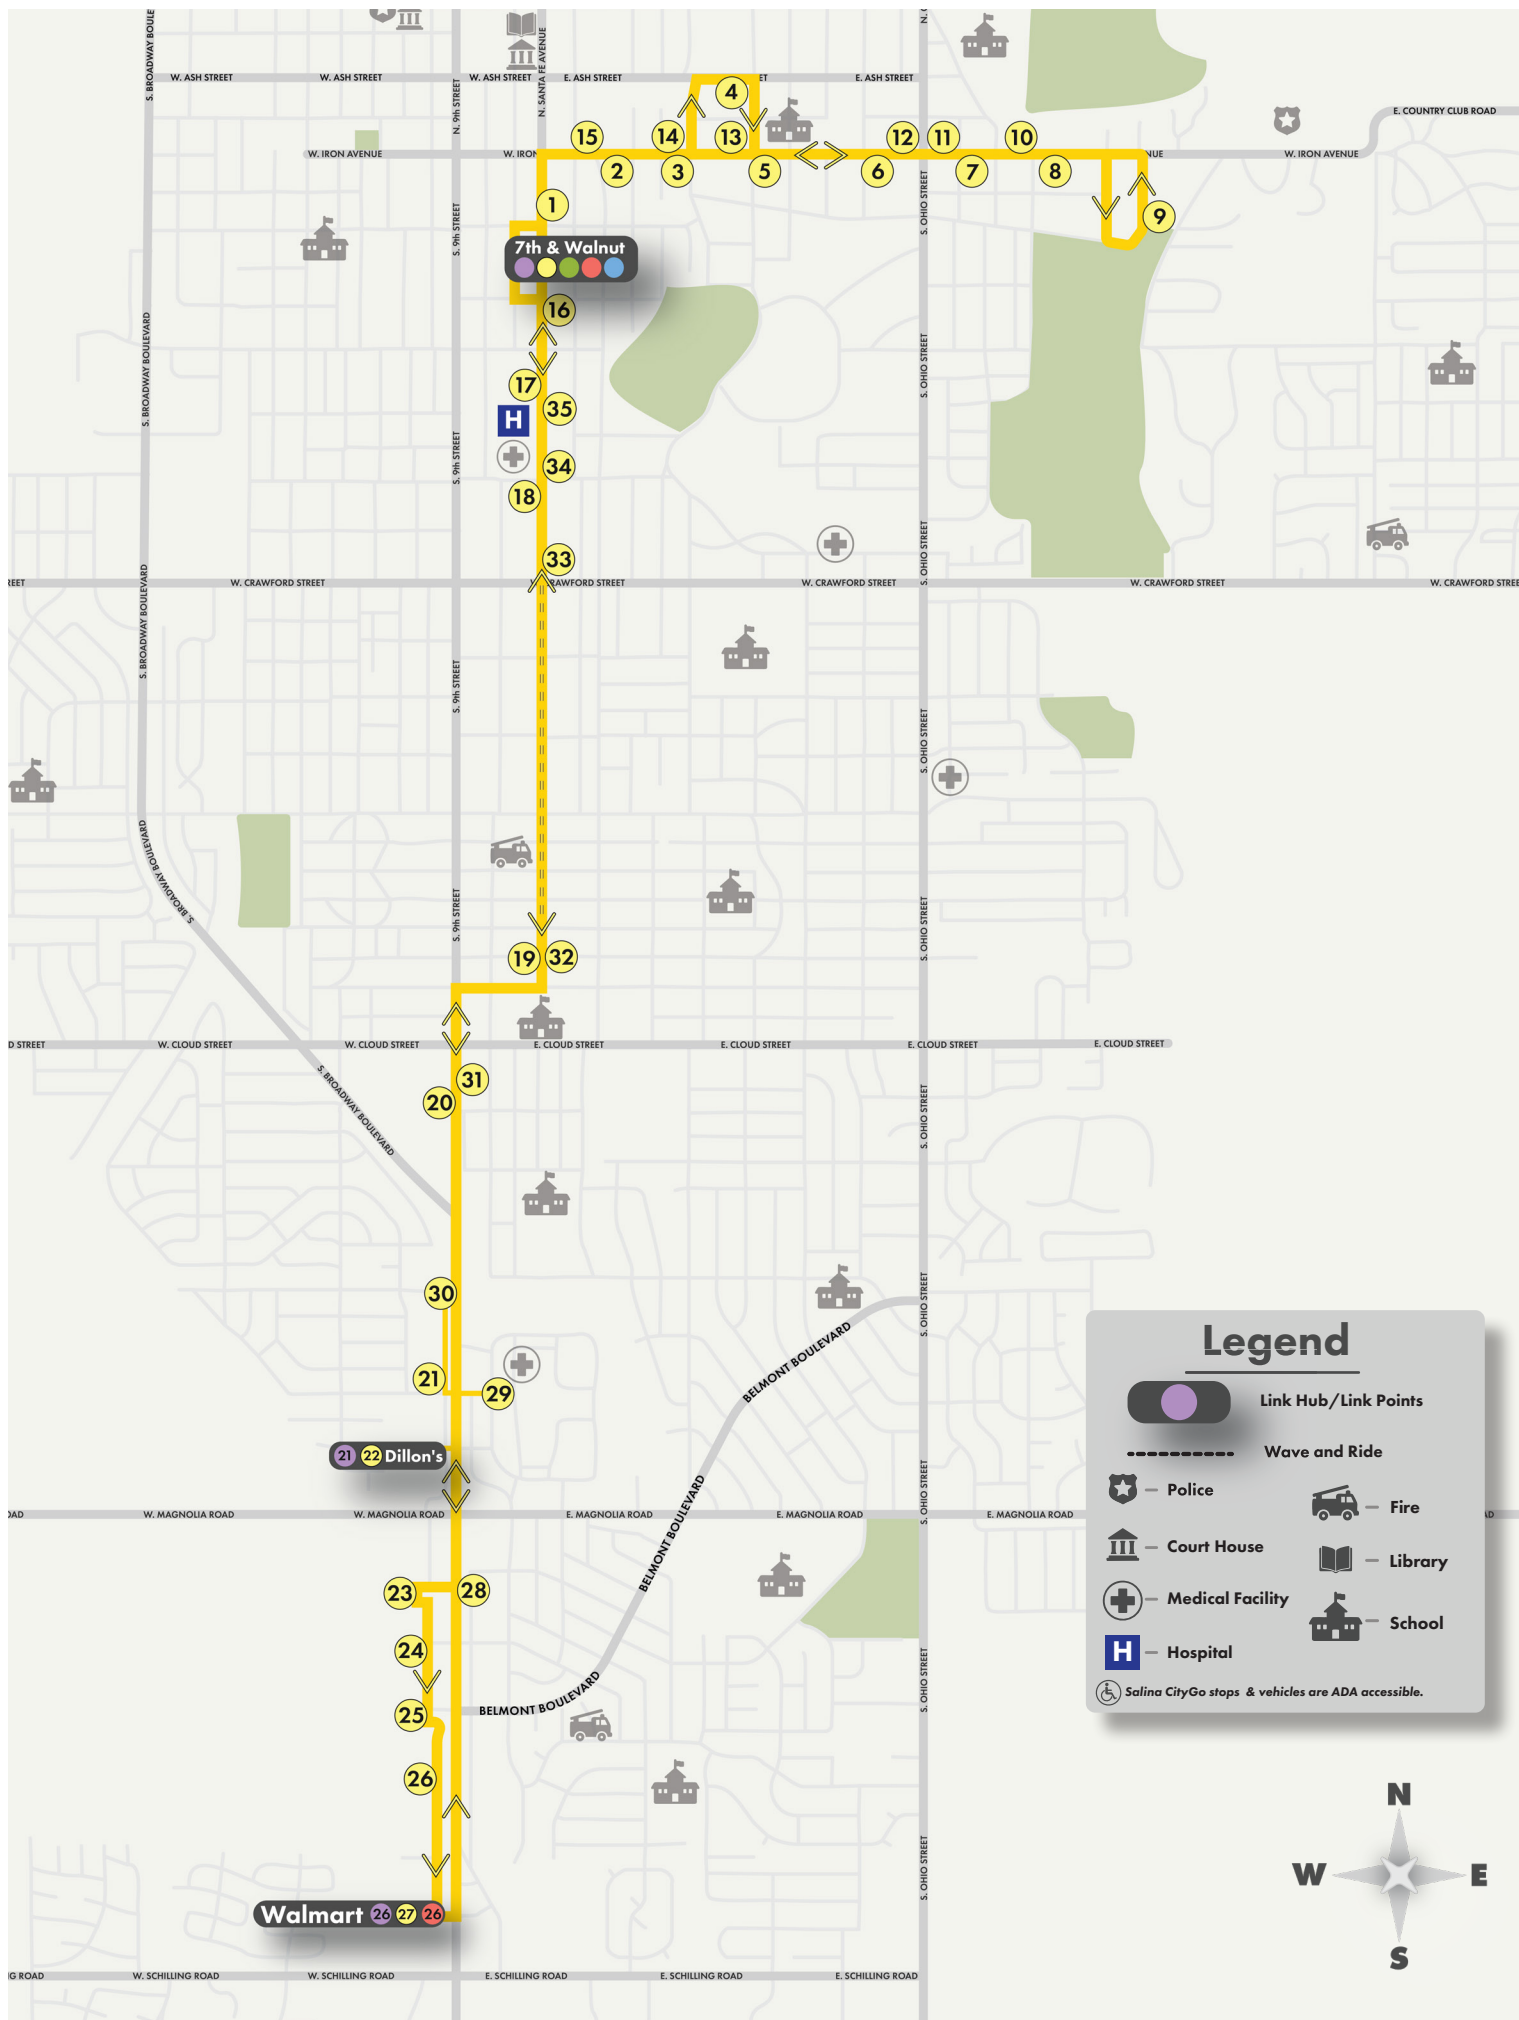

Stop	Stop Name	NP	P
	(Link Hub) 7th at Walnut	:55	:25
1	Santa Fe at Iron	:56	:26
2	Iron at 3rd	:57	:27
3	Iron at Front	:57	:27
4	Ash at Child Advocacy and Parenting Services	:58	:28
5	Iron at Oakdale	:59	:29
6	Iron at Kansas	:00	:30
7	Iron at Connecticut - EB	:00	:30
8	Iron at Social Security Administration	:01	:31
9	Iowa at Indian Rock Park	:02	:32
10	Iron at Lakewood Drive	:03	:33
11	Iron at Connecticut - WB	:04	:34
12	Iron at Kansas	:05	:35
13	Iron at East Iron Office Complex	:06	:36
14	Iron at DG Market	:07	:37
15	Iron at 4th	:08	:38
16	Santa Fe at Mulberry	:09	:39
17	Santa Fe at Salina Regional Health Center - SB	:10	:40
18	Santa Fe at Prescott	:11	:41
W	Santa Fe - Wave and Ride	:13	:43
19	Santa Fe at Kirwin	:15	:45
20	9th at Charlotte	:16	:46
21	Planet at Planet Plaza	:18	:48
22	(Link) Planet at Dillons	:20	:50
23	9th at Mid-State Plaza	:22	:52
24	9th at Kohl's	:23	:53
25	Planet at Belmont	:24	:54
26	Planet at Tucson's Steakhouse	:25	:55
27	(Link) 9th at Walmart	:33	:03
28	Market at Parkway	:36	:06
29	9th at Central Mall	:38	:08
30	Planet at Otto	:40	:10
31	9th at Kraft Manor	:41	:11
32	Santa Fe at Kirwin	:43	:13
W	Santa Fe - Wave and Ride	:44	:14
33	Santa Fe at Crawford	:46	:16
34	Santa Fe at Prescott	:47	:17
35	Santa Fe at Salina Regional Health Center - NB	:48	:18

YELLOW 2 ROUTE