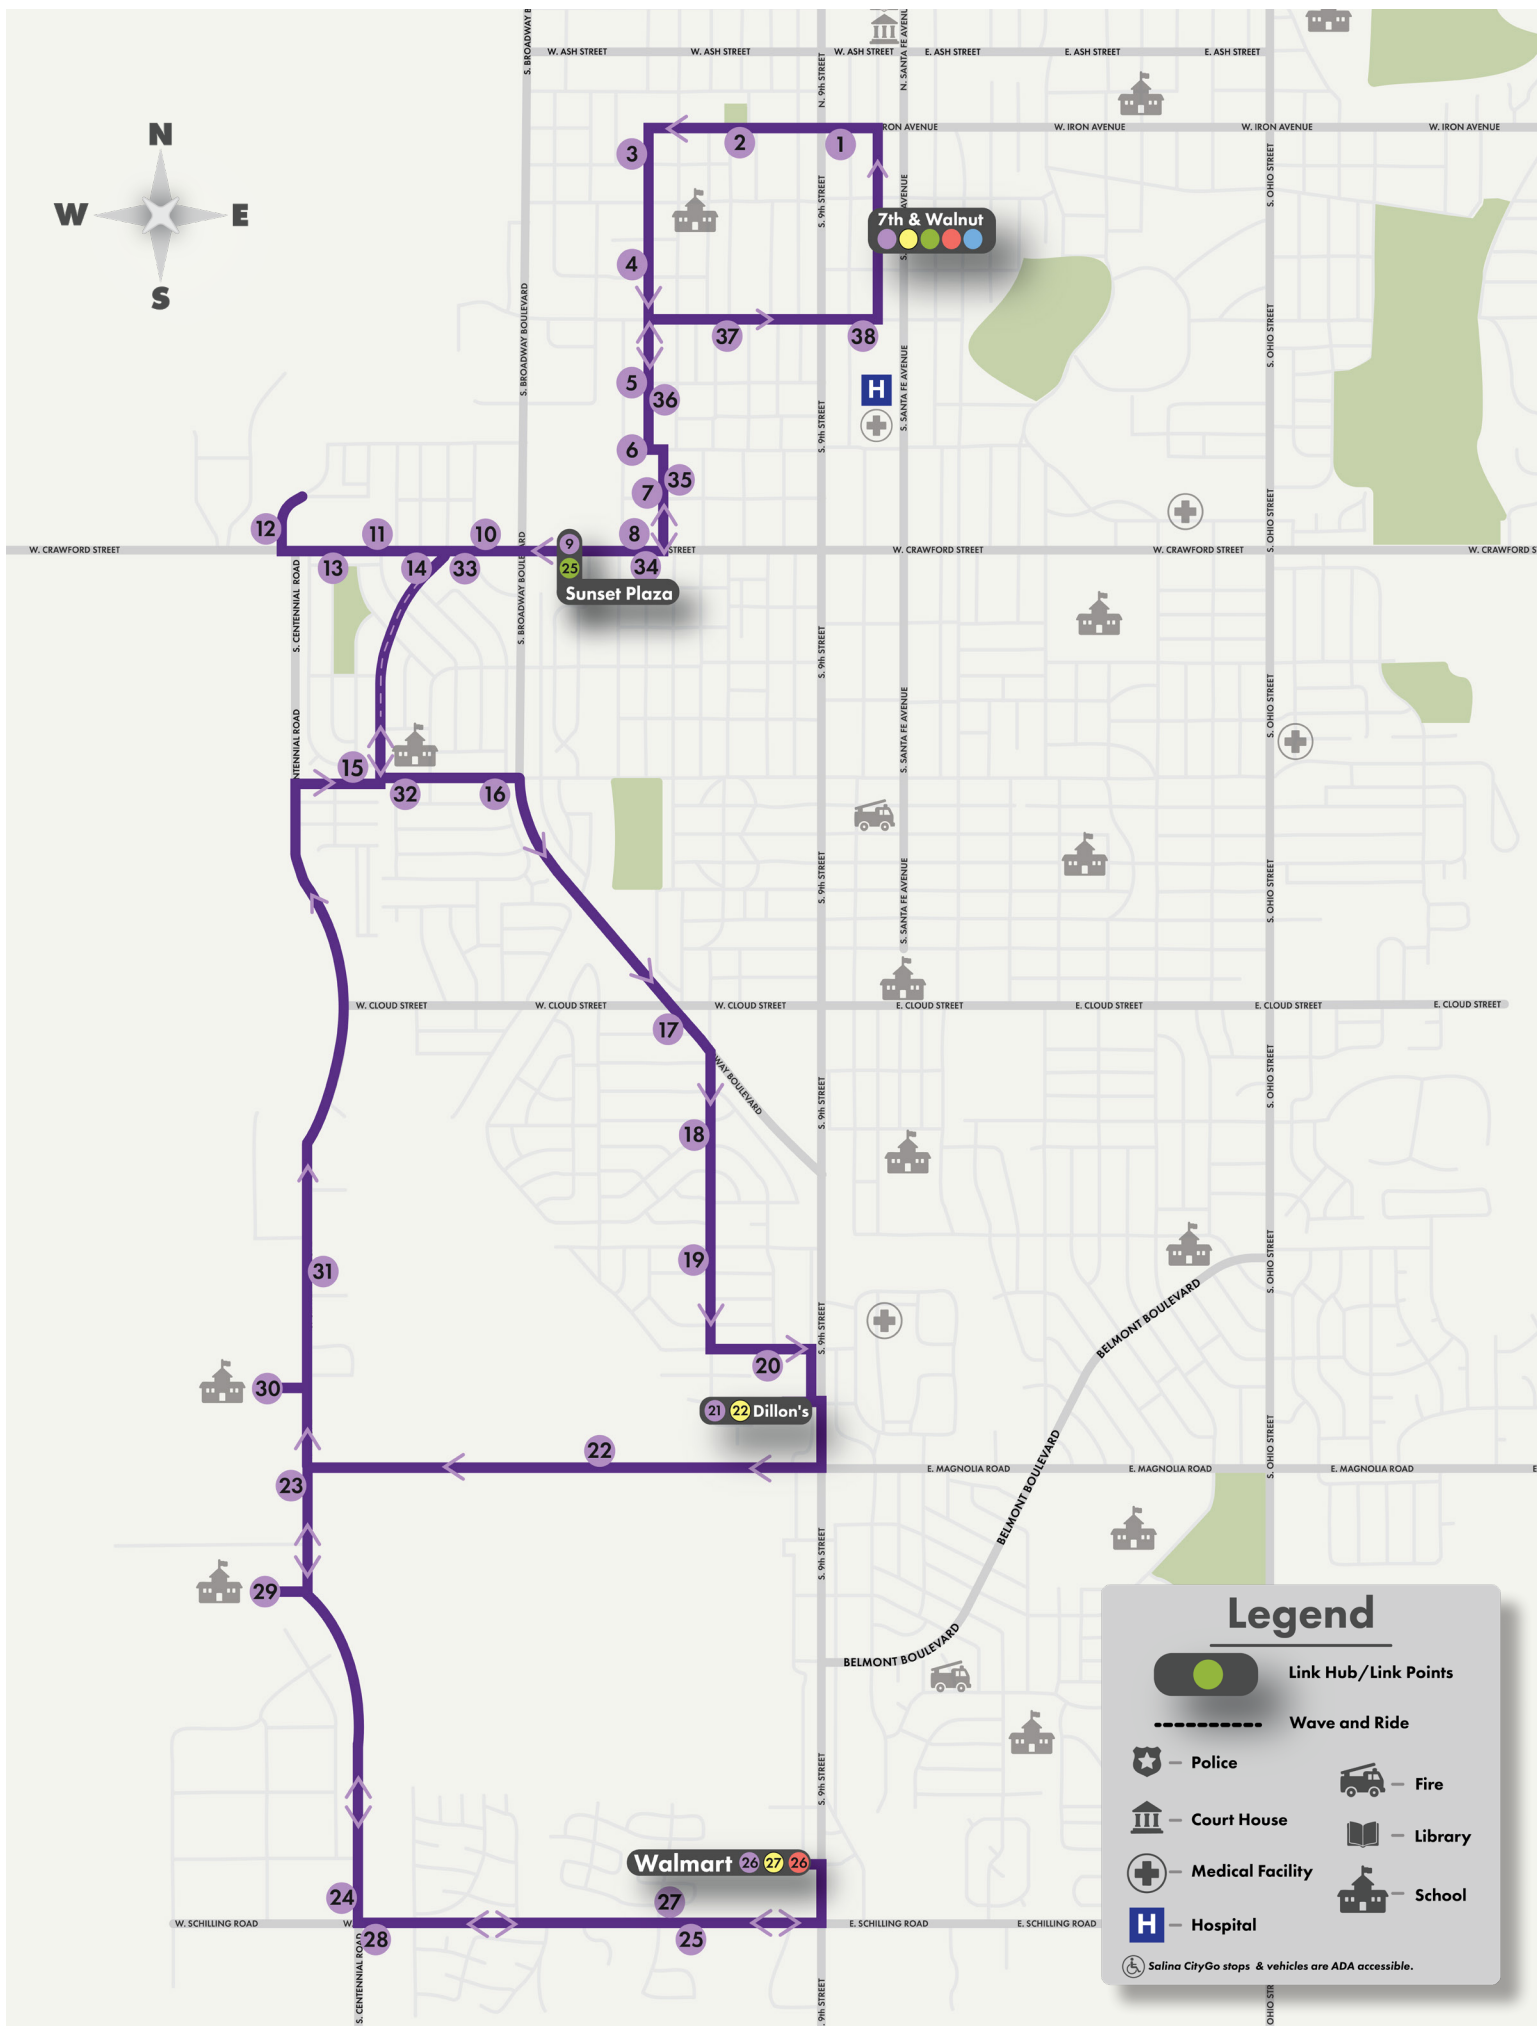

### Legend

- Purple Route
- Yellow Route
- Green Route
- Red Route
- Blue Route
- Wave and Ride
- Link Hub/Link Points
- Police
- Court House
- Medical Facility
- Hospital
- School
- Library
- Fire

Salina CityGo stops & vehicles are ADA accessible.

Stop	Stop Name	NP	P
	(Link Hub) 7th at Walnut	:55	:25
1	Iron at 8th	:56	:26
2	Iron at 11th	:57	:27
3	College at University	:58	:28
4	College at Spruce	:59	:29
5	College at Morrison	:59	:29
6	College at W. Prescott	:00	:30
7	Phillips at Charles - SB	:00	:30
8	Crawford at Phillips - WB	:01	:31
9	(Link) Crawford at Sunset Plaza	:02	:32
10	Crawford at Duvall - WB	:03	:33
11	Crawford at Viemont - NB	:04	:34
12	Beverly at Crawford - SB	:06	:36
13	Crawford between Willow and Choctaw - EB	:07	:37
14	Crawford at Cherokee	:07	:37
W	Cherokee - Wave and Ride	:08	:38
15	Cherokee at Redwood	:09	:39
16	Republic at Osage	:10	:40
17	Broadway at Smith	:11	:41
18	Hageman at Lena	:12	:42
19	Hageman at Venus	:12	:42
20	Saturn at Tulane	:13	:43
21	(Link) Planet at Dillons	:15	:45
22	Magnolia at Virginia	:16	:46
23	Centennial at Magnolia	:18	:48
24	Centennial at OCKK, Inc.	:20	:50
25	Schilling at Marcella	:22	:52
26	(Link) 9th at Walmart	:33	:03
27	Schilling at Virginia	:34	:04
28	Schilling at Centennial	:35	:05
29	Scanlan at Salina Area Technical College	:37	:07
30	Centennial at K-State Salina	:40	:10
31	Centennial at Choices Network, Inc.	:41	:11
32	Republic at Cherokee	:43	:13
W	Cherokee - Wave and Ride	:43	:13
33	Crawford at Duvall	:44	:14
34	Crawford at DAV	:45	:15
35	Phillips at Charles - NB	:46	:16
36	College at Morrison	:47	:17
37	South at 12th	:48	:18
38	South at 7th	:49	:19