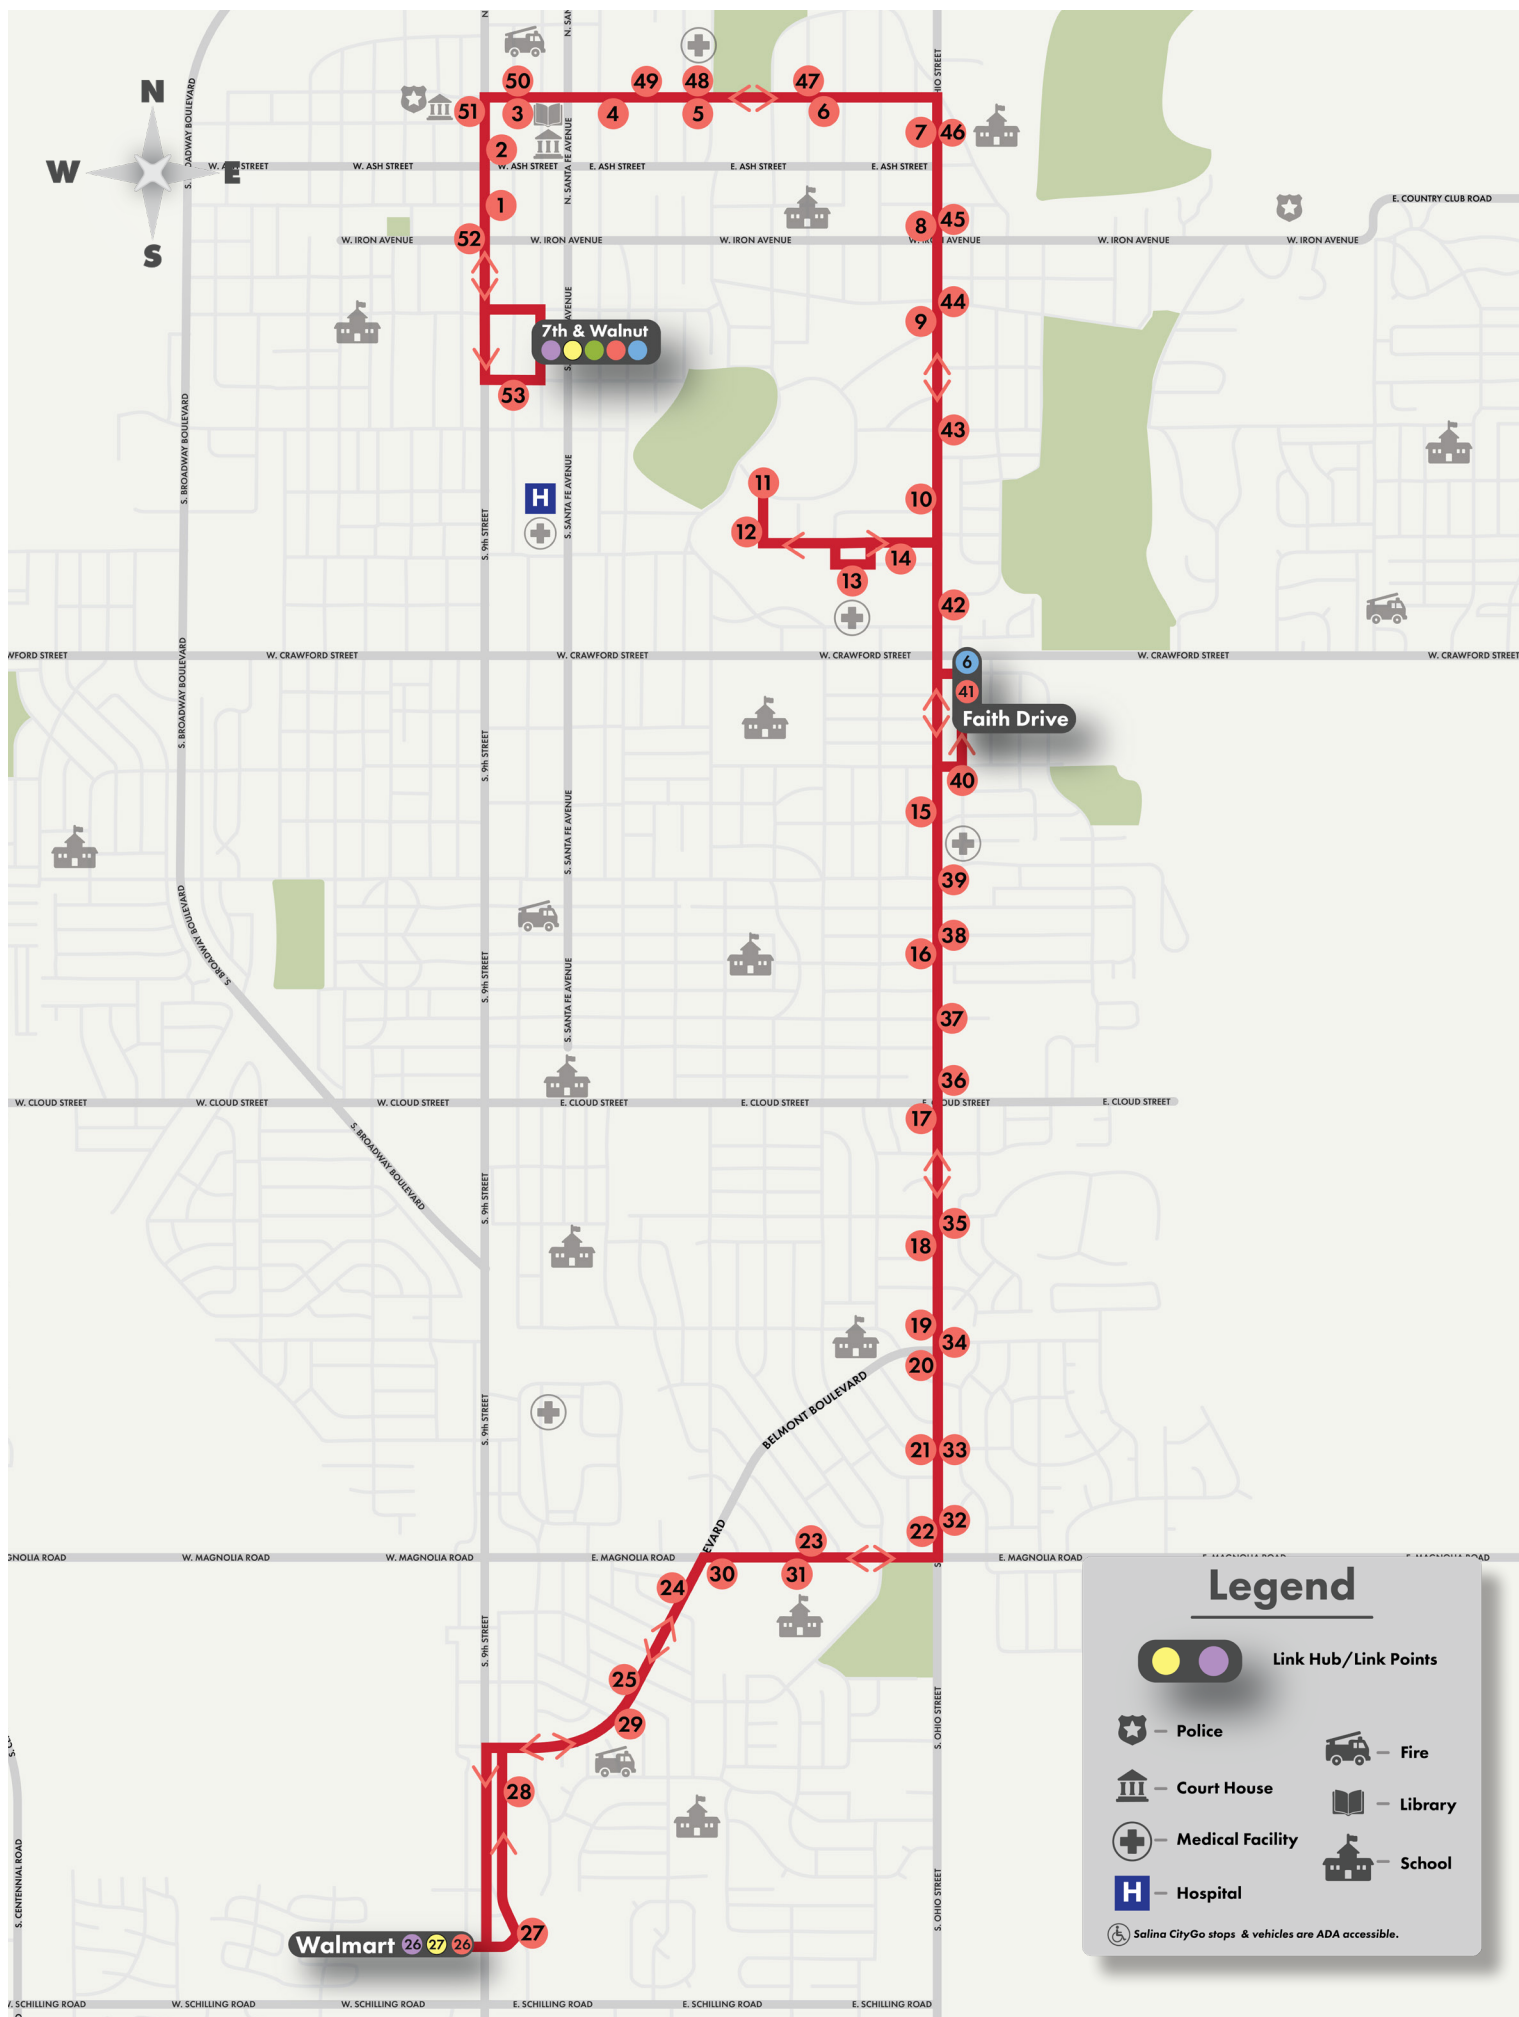

Stop	Stop Name	NP	P
	(Link Hub) 7th at Walnut	:00	:30
1	9th at State	:01	:31
2	9th at Salina City County Building	:02	:32
3	Elm at Salina Public Library	:02	:32
4	Elm at 5th	:03	:33
5	Elm at Front	:04	:34
6	Elm at Penn	:04	:34
7	Ohio at Elm - SB	:05	:35
8	Ohio at Iron	:06	:36
9	Ohio at The Midway	:06	:36
10	Ohio at Edison	:07	:37
11	Kenwood Cove*	:08	:38
12	YMCA*	:08	:38
13	Elmhurst at CKMH	:09	:39
14	Westchester at DCF	:09	:39
15	Ohio at Martin	:12	:42
16	Ohio at Ellsworth	:12	:42
17	Ohio Cloud - SB	:13	:43
18	Ohio at Buckeye	:13	:43
19	Ohio at Comcare	:14	:44
20	Ohio at Oxford	:14	:44
21	Ohio at Nottingham	:15	:45
22	Ohio at Magnolia - SB	:15	:45
23	Magnolia at Salina South High School - WB	:16	:46
24	Belmont at Hart	:17	:47
25	Belmont at Ray	:18	:48
26	(Link) 9th at Walmart	:28	:58
27	Market at Sam's Club	:29	:59
28	Market at Market Place Apartments	:30	:00
29	Belmont at Key	:31	:01
30	Magnolia at Belmont	:32	:02
31	Magnolia at Salina South High School - EB	:33	:03
32	Ohio at Magnolia - NB	:34	:04
33	Ohio at Nottingham	:34	:04
34	Ohio at Wayne	:35	:05
35	Ohio at Albert	:35	:05
36	Ohio at Dillons	:36	:06
37	Ohio at Kirwin	:36	:06
38	Ohio at Ellsworth	:37	:07
39	Ohio at Republic	:37	:07
40	McAdams at Manchester	:38	:08
41	(Link) Faith Dr at Manchester	:41	:11
42	Ohio at Elmhurst	:42	:12
43	Ohio at Greeley	:43	:13
44	Ohio at Gypsum	:44	:14
45	Ohio at Iron	:44	:14
46	Ohio at Elm - NB	:45	:15
47	Elm at Penn	:46	:16
48	Elm at Front	:47	:17
49	Elm at 3rd	:47	:17
50	Elm at Salina Public Library	:49	:19
51	9th at Salina Senior Center	:50	:20
52	9th between Iron and Walnut	:51	:21
53	Mulberry at 8th	:52	:22

RED 4 ROUTE