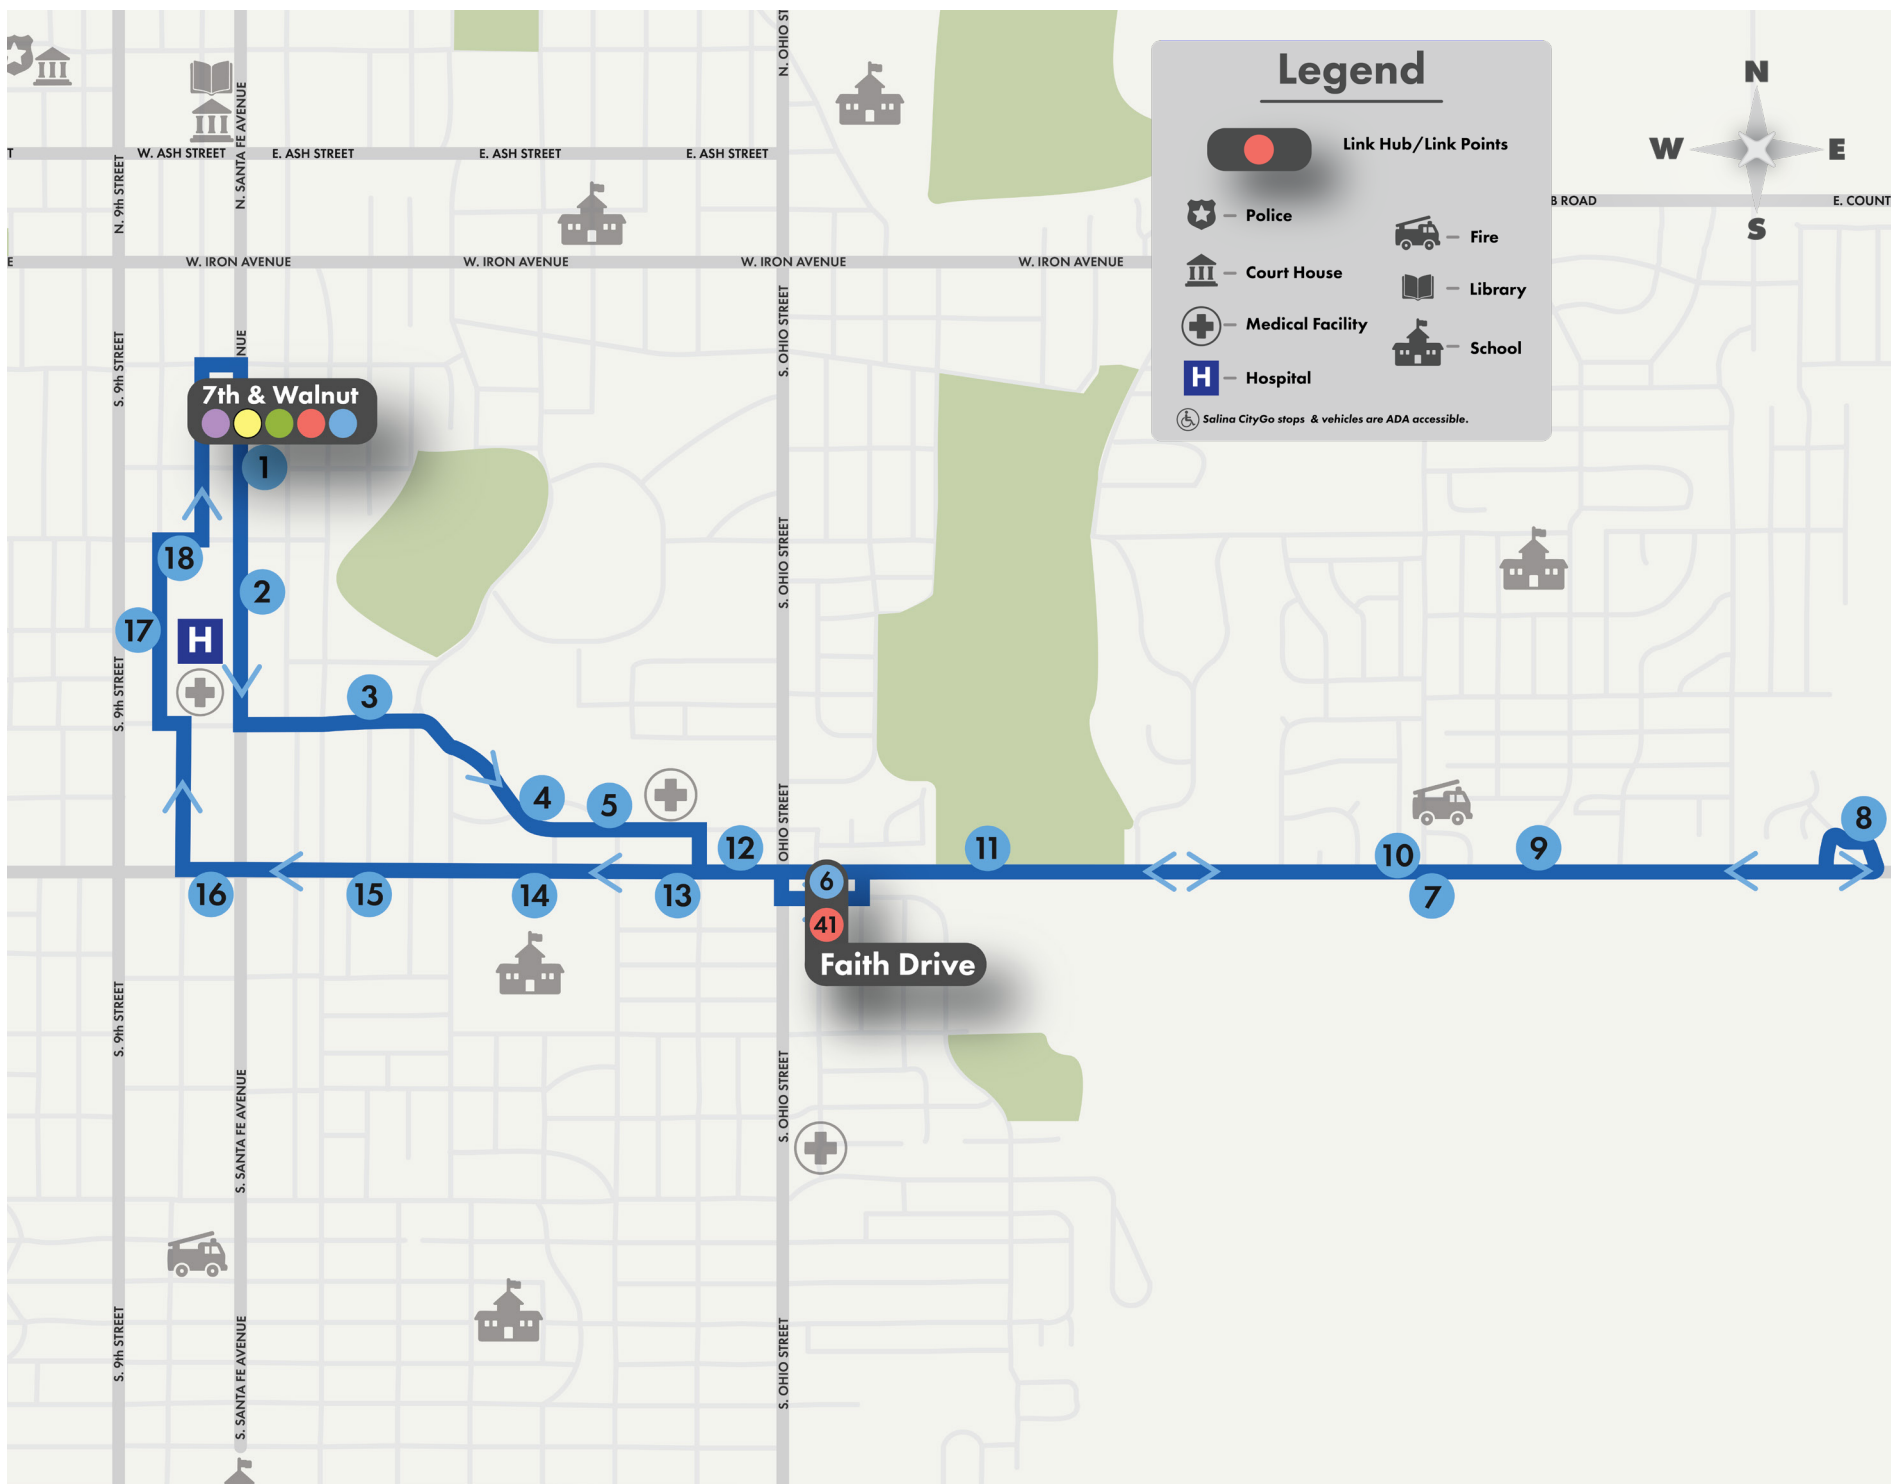

Stop	Stop Name	NP
	(Link Hub) 7th at Walnut	
1	Santa Fe at Mulberry	:31
2	Santa Fe at Salina Regional Health Center	:32
3	Prescott at 3rd	:33
4	Prescott at Salina Family Health Care	:34
5	Prescott at Mowery Clinic	:35
6	(Link) Faith Dr at Manchester ●	:38
7	Crawford at Marymount	:40
8	Horizon at Presbyterian Manor	:42
9	Crawford at Fairdale	:44

Stop	Stop Name	NP
10	Crawford at Briarcliff	:44
11	Crawford at Bill Burke Sports Complex	:45
12	Crawford at Lewis	:47
13	Crawford at Mowery Clinic	:47
14	Crawford at Salina Central High School	:48
15	Crawford at 3rd	:48
16	Crawford at Highland	:49
17	8th at Morrison House	:51
18	South at 7th	:51
	(Link Hub) 7th at Walnut	

BLUE 5 ROUTE