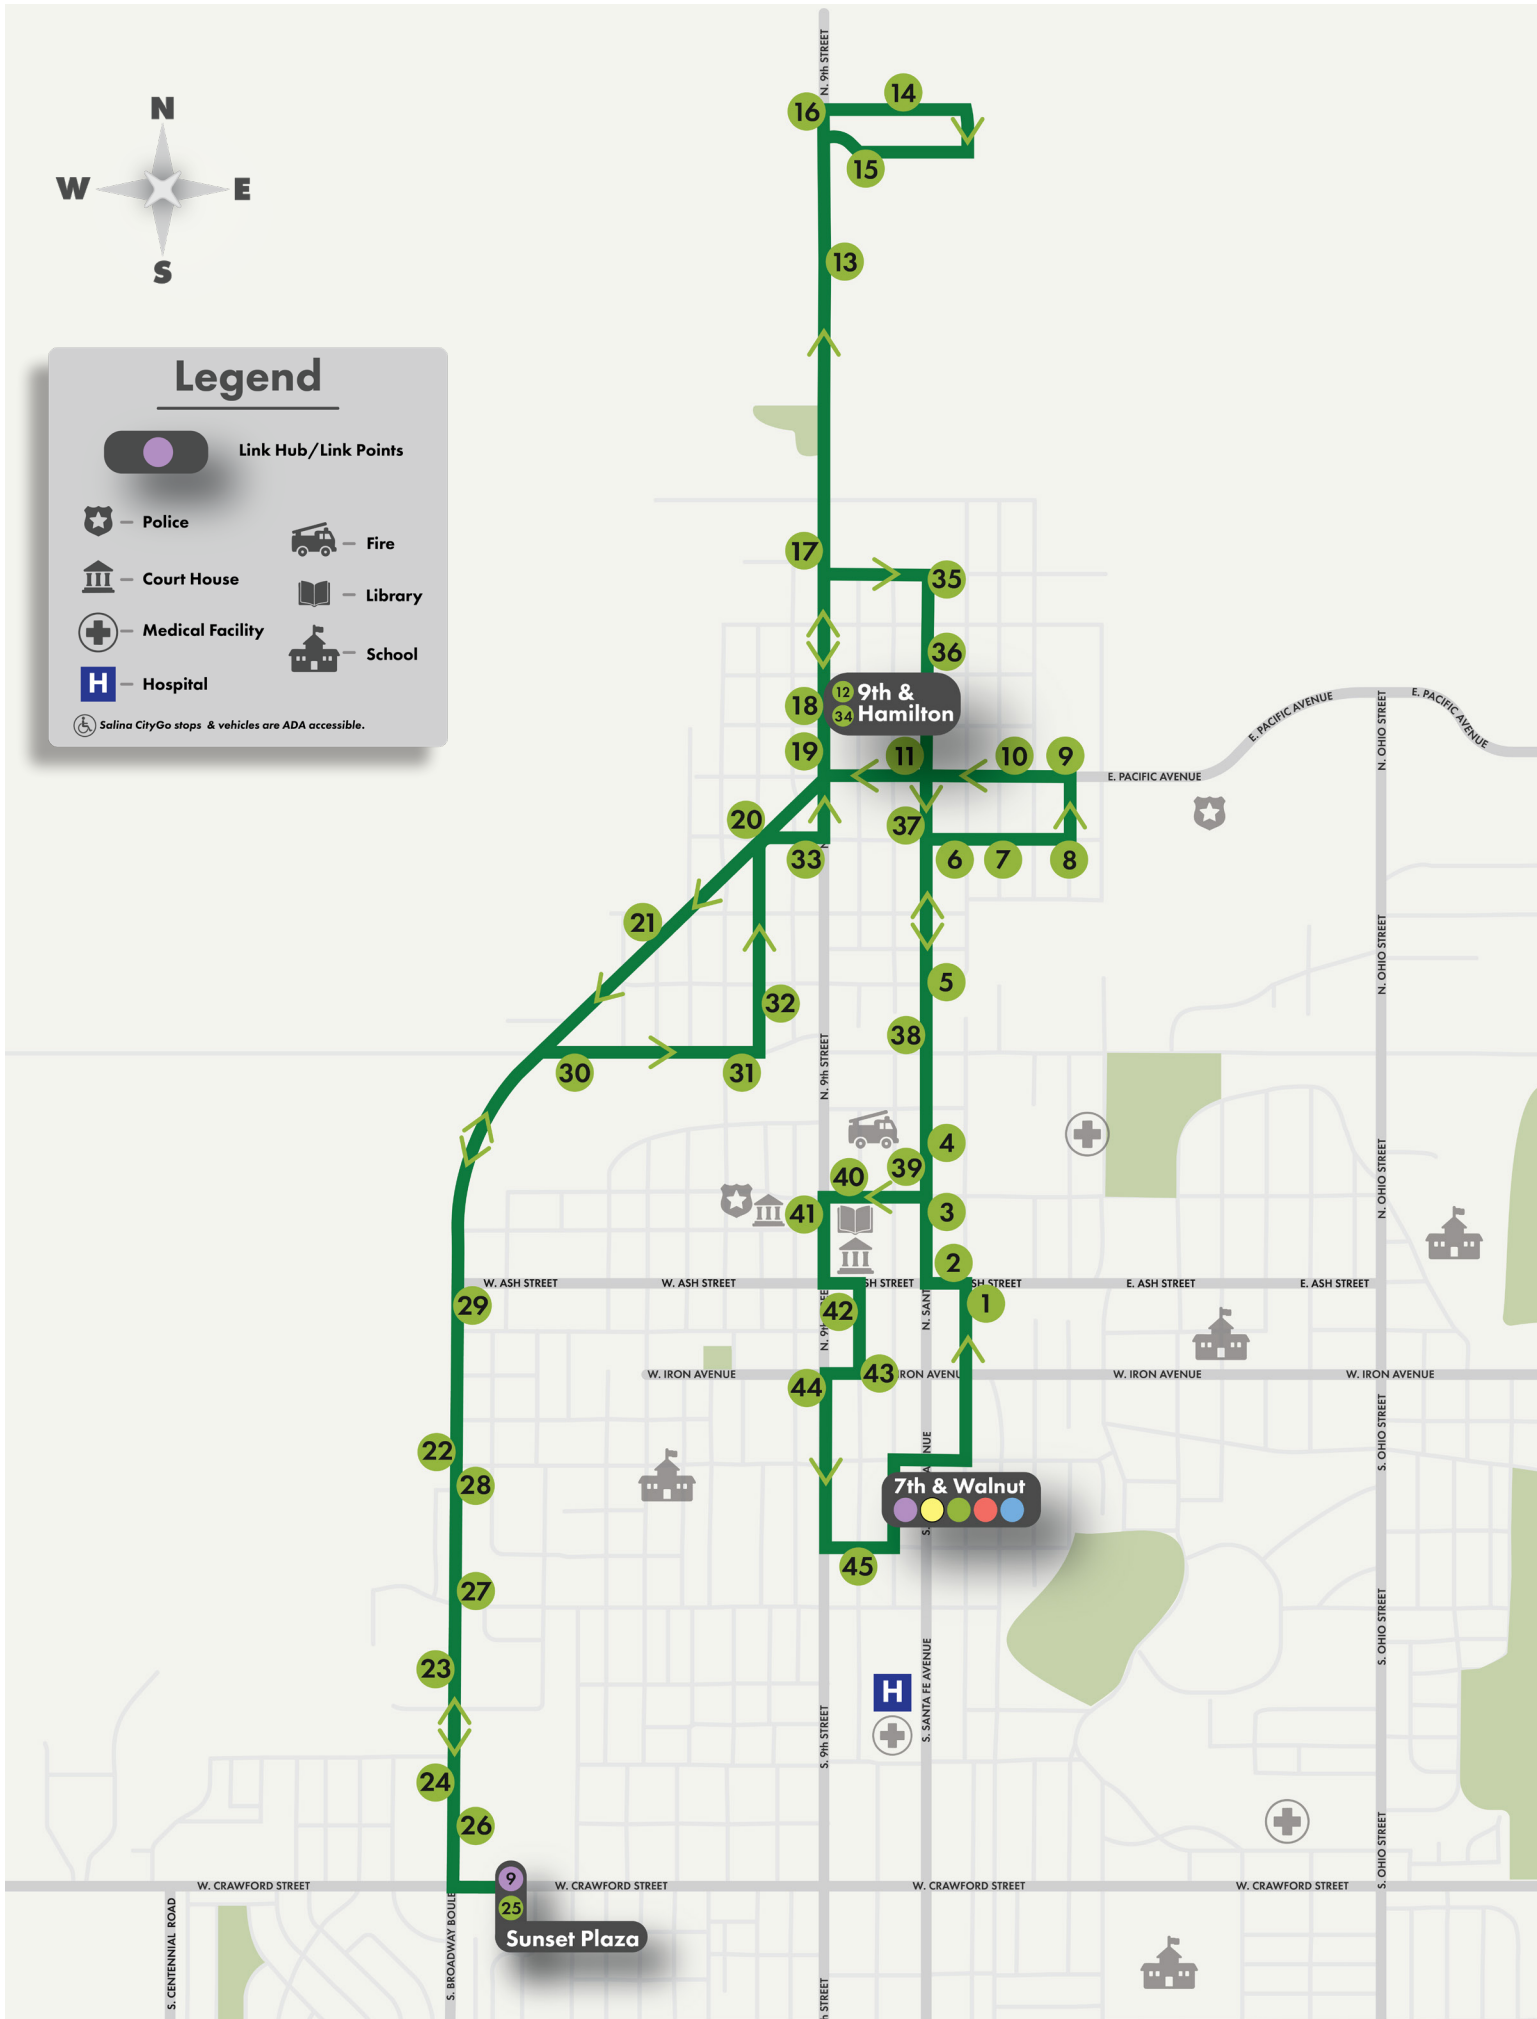

Legend

- Link Hub/Link Points
- Police
- Fire
- Court House
- Library
- Medical Facility
- School
- Hospital

Salina CityGo stops & vehicles are ADA accessible.

Stop	Stop Name	NP	P
	(Link Hub) 7th at Walnut	:00	:30
1	5th at The Salina Fieldhouse	:02	:32
2	Ash at 5th	:03	:33
3	Santa Fe between Ash and Elm	:03	:33
4	Santa Fe at OCCK, Inc. Transportation	:04	:33
5	Santa Fe at Decatur	:05	:35
6	Santa Fe at Woodland	:06	:36
7	Woodland at 4th	:06	:36
8	Woodland at 2nd	:07	:37
9	2nd at Pacific	:07	:37
10	Pacific at 4th	:08	:38
11	Pacific at 7th	:08	:38
12	(Link) 9th at Hamilton - NB	:10	:40
13	9th at Pilot Travel Center	:12	:42
14	Gold between 9th and 5th	:13	:43
15	Diamond at 9th	:14	:44
16	9th at Petro Travel Center	:16	:46
17	9th at Inez	:18	:48
18	(Link) 9th at Hamilton - SB	:19	:49
19	9th at Harsh	:19	:49
20	Broadway at Woodland	:20	:50
21	Broadway at Reynolds	:21	:51
22	Broadway at University	:23	:53
23	Broadway at Armory	:24	:54
24	Broadway at Dollar General	:25	:55
25	(Link) Crawford at Sunset Plaza	:30	:00
26	Broadway between Crawford and Armory	:31	:01
27	Broadway at Salina Grace	:32	:02
28	Broadway at Walnut	:33	:03
29	Broadway at Ash	:34	:04
30	North at Broadway	:35	:05
31	North at 13th	:36	:06
32	11th at Lincoln	:37	:07
33	Woodland at Hawthorne Park	:38	:08
34	(Link) 9th at Hamilton - NB	:40	:10
35	Santa Fe at Otis	:41	:11
36	Santa Fe at Salvation Army	:42	:12
37	Santa Fe at Woodland	:43	:13
38	Santa Fe at Lincoln	:44	:14
39	Santa Fe at OCCK, Inc. Transportation	:45	:15
40	Elm at Salina Public Library	:46	:16
41	9th at Salina Senior Center	:47	:17
42	8th at Ash	:48	:18
43	8th at Iron	:48	:18
44	9th between Iron and Walnut	:49	:19
45	Mulberry at 8th	:50	:20

GREEN 3 ROUTE